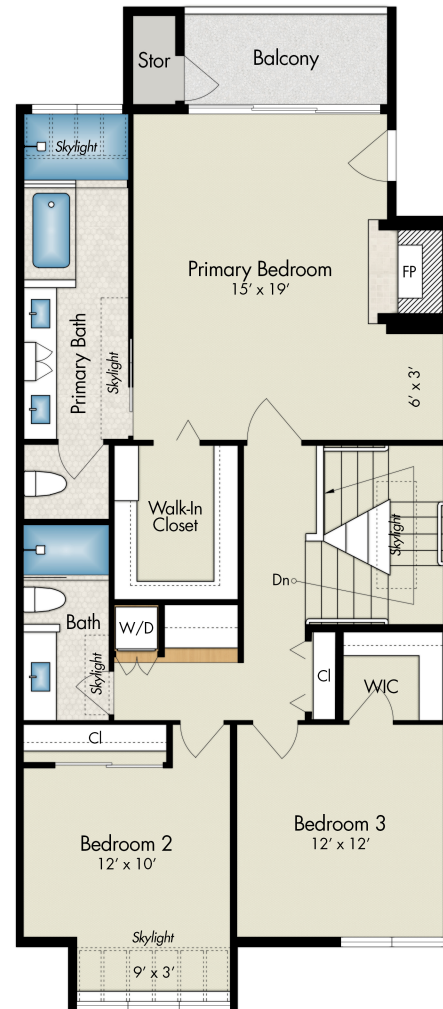

309 PARADISE DR

TIBURON, CA 94920

ESTIMATED TOTAL FINISHED SQUARE FOOTAGE: 2,331 SQ FT

Plus 26 SQ FT Mech Room (Main Level)

Plus 21 SQ FT Storage (Upper Level)

Calculated from outside face of exterior walls and centerline of demising walls.
Estimated Total Finished and Unfinished Square Footage: 2,378 SQ FT

Main Level 1,100 SQ FT
Plus Mech Room: 26 SQ FT

Upper Level 1,231 SQ FT
Plus Storage: 21 SQ FT